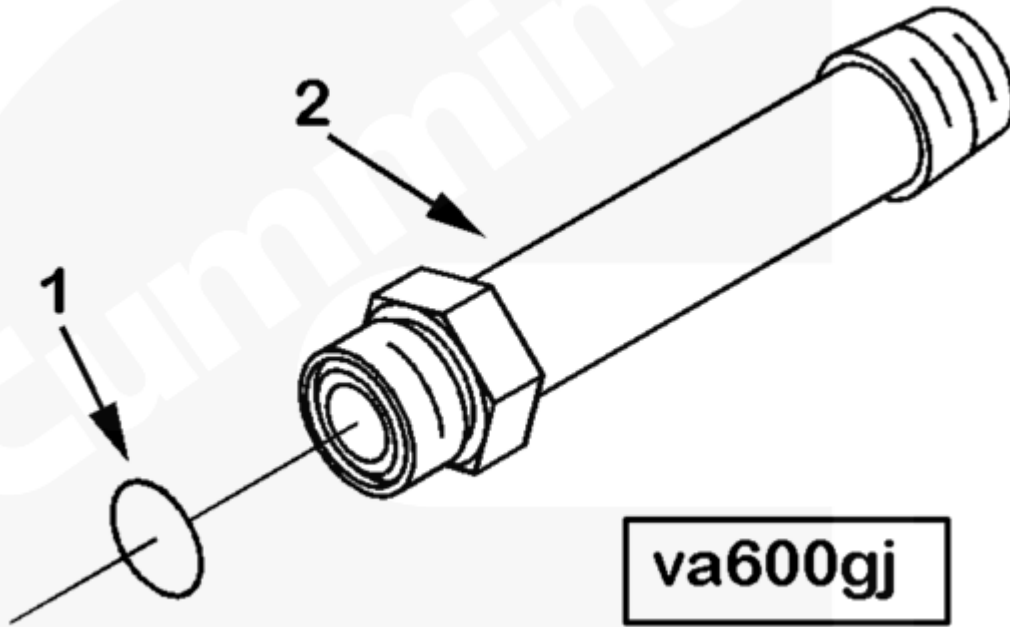

## Parts Catalog - Option Detail

Electronic Parts Catalog - Option Detail				
Option	Group	Graphic	Film Card	Date
PP6756	06.01.6	va600gj	K38	08-DEC-97
<b>Engines</b>	GTA38, K38, KTA38GC CM558, QSK38 CM2150 K106, QSK38 CM2150 MCRS, QSK38 CM850 MCRS			

©Cummins Inc

[SMALL](#) | [MEDIUM](#) | [LARGE](#)

Cart	Ref No	Part Number	Part Description	Required	Remarks
<a href="#">View My Cart</a>					
		<a href="#">PP6756</a>	Step Oil Supply Fitting		
<input type="checkbox"/>		<a href="#">3630877</a>	Male Union	1	
<input type="checkbox"/>	1	<a href="#">3630740</a>	O-Ring Seal	1	
	2	<a href="#">3630878</a>	Male Connector	1	